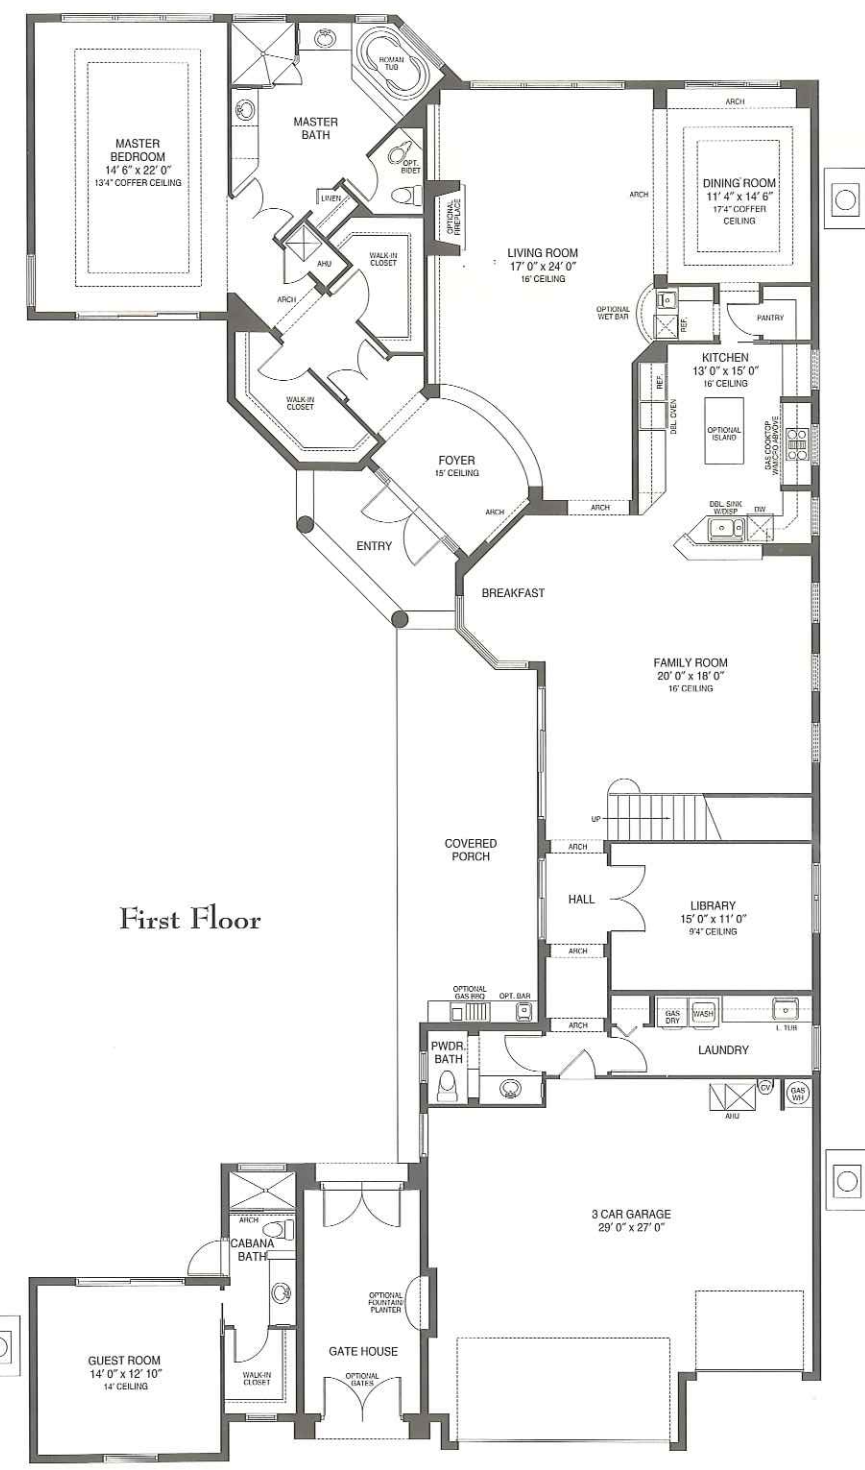

TOSCANA

Courtyard Home, 5 Bedrooms, 4 Full Baths and 1 Half-Bath, Library, Family Room, Loft, Covered Patio, 3-Car Garage

TOSCANA	
at Sorrento Village by Sterling Communities	
1st Floor Air Conditioned Area	2,907 sq.ft.
2nd Floor Air Conditioned Area	1,282 sq.ft.
Guest House	339 sq.ft.
Living Air Conditioned Area	4,528 sq.ft.
3-Car Garage	775 sq.ft.
Covered Patio	176 sq.ft.
Covered Entry	97 sq.ft.
Covered Gatehouse	178 sq.ft.
Balcony	41 sq.ft.
Total sq. ft.	5,795 sq.ft.

Plans, features, specifications, dimensions and materials are approximate and subject to change without notice. Plans may include optional features.
Copyright 2002 Sterling Communities, Inc.