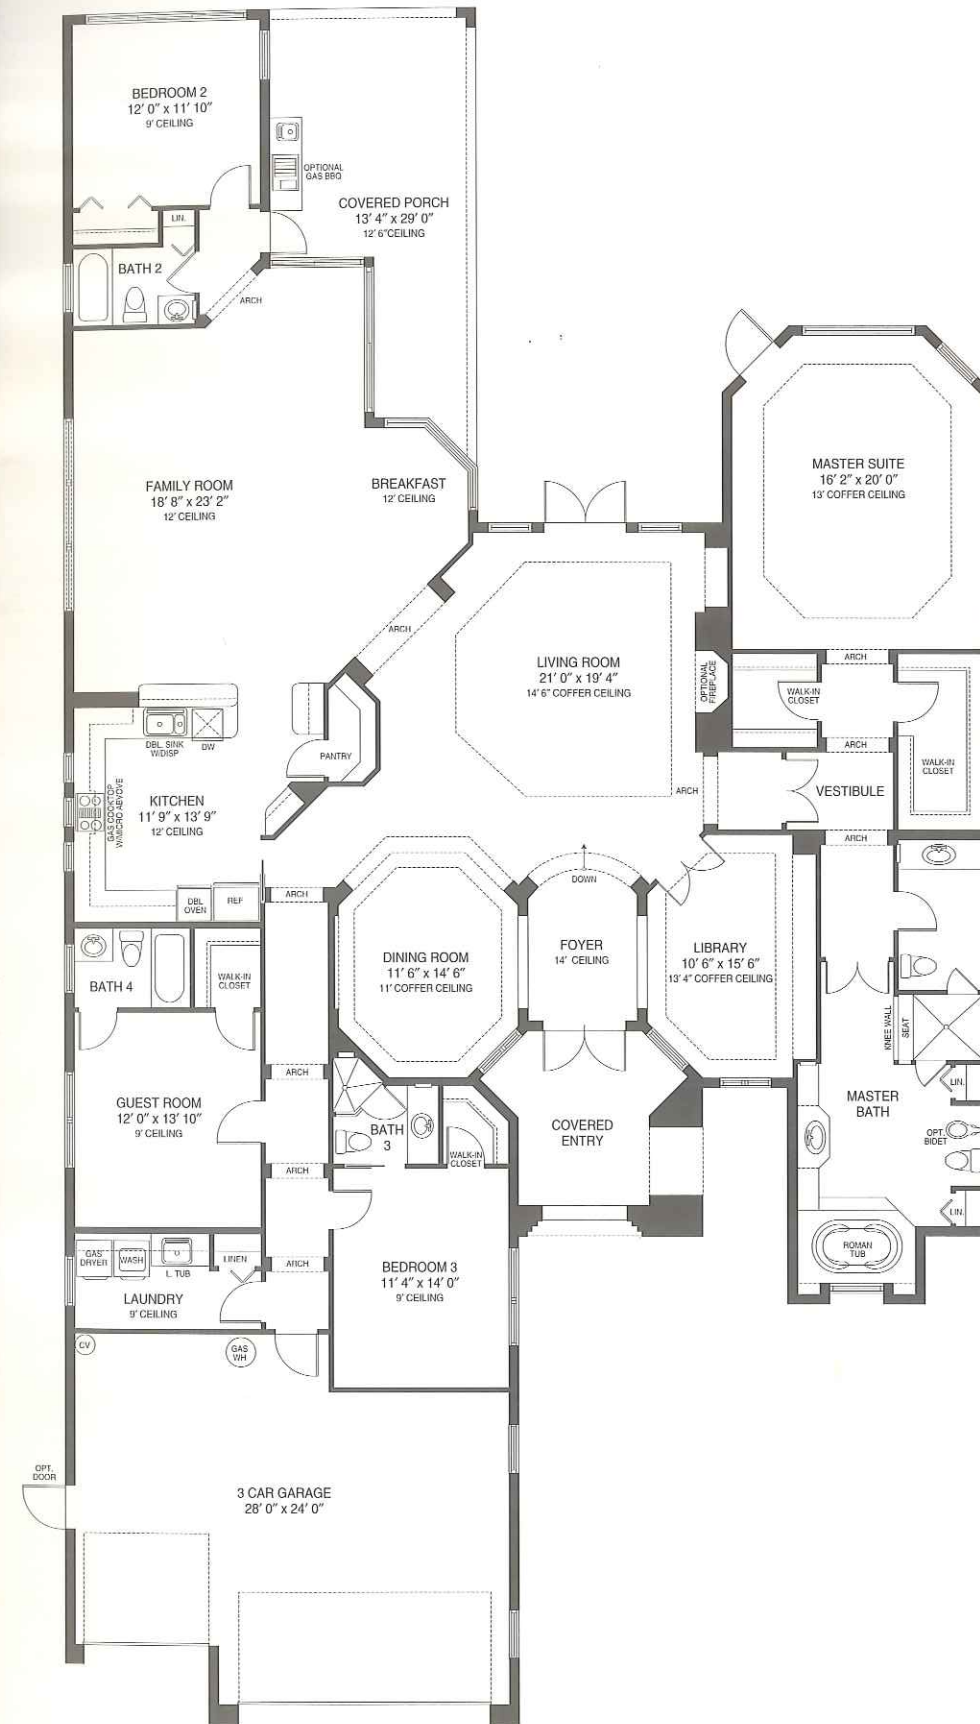

FIRENZE

4 Bedrooms, 5 Full Baths, Library, Family Room, Covered Patio, 3-Car Garage

Elevation A

Elevation B

FIRENZE	
at Sorrento Village by Sterling Communities	
Living Air Conditioned Area	3,594 sq.ft.
3-Car Garage	654 sq.ft.
Covered Patio	287 sq.ft.
Covered Entry	156 sq.ft.
Total sq. ft.	4,691 sq.ft.

Optional Wet Bar and Kitchen Island

Plans, features, specifications, dimensions and materials are approximate and subject to change without notice. Plans may include optional features.
Copyright 2002 Sterling Communities, Inc.