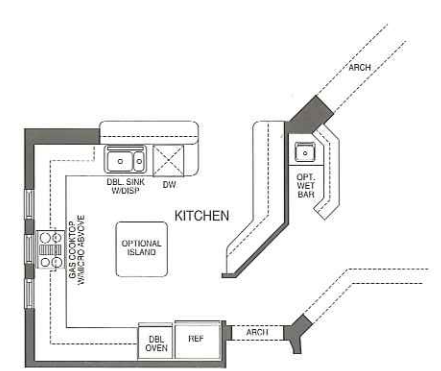

FIRENZE

4 Bedrooms, 5 Full Baths, Library, Family Room, Covered Patio, 3-Car Garage

Elevation A

Elevation B

FIRENZE	
at Sorrento Village by Sterling Communities	
Living Air Conditioned Area	3,594 sq.ft.
3-Car Garage	654 sq.ft.
Covered Patio	287 sq.ft.
Covered Entry	156 sq.ft.
Total sq. ft.	4,691 sq.ft.

Optional Wet Bar and Kitchen Island

Plans, features, specifications, dimensions and materials are approximate and subject to change without notice. Plans may include optional features.
Copyright 2002 Sterling Communities, Inc.