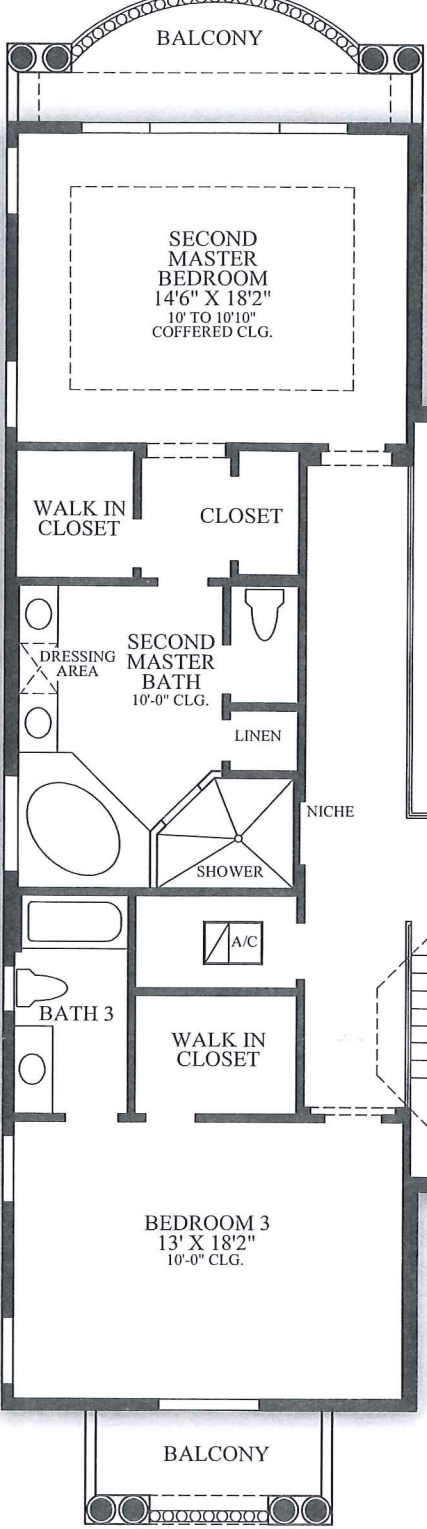

Dkh

Second Floor

First Floor

1st Floor	4497 sq. ft.
2nd Floor	2355 sq. ft.
Conditioned Living Area	6852 sq. ft.
Covered Lanai	194 sq. ft.
Covered Entry	120 sq. ft.
Colonies	157 sq. ft.
Garage	839 sq. ft.
Total	8162 sq. ft.