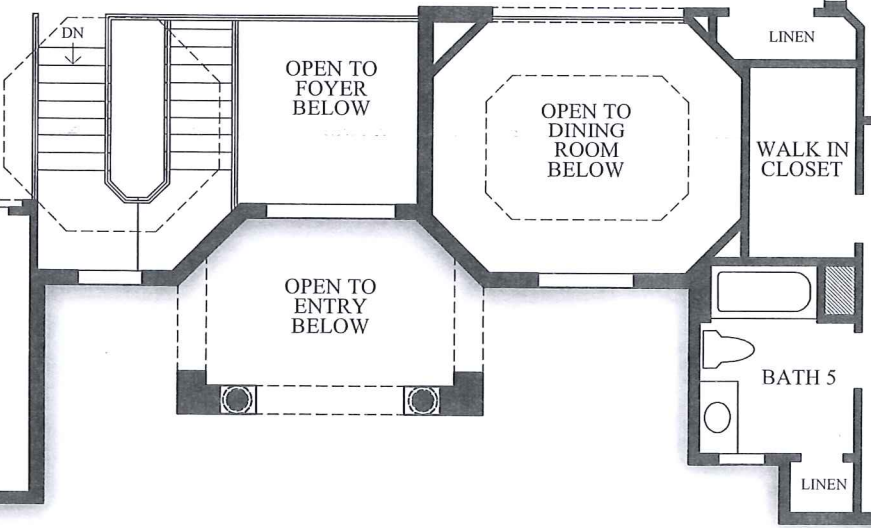

Dkh

Second Floor

First Floor

1st Floor	4497 sq. ft.
2nd Floor	2355 sq. ft.
Conditioned Living Area	6852 sq. ft.
Covered Lanai	194 sq. ft.
Covered Entry	120 sq. ft.
Colonies	157 sq. ft.
Garage	839 sq. ft.
Total	8162 sq. ft.