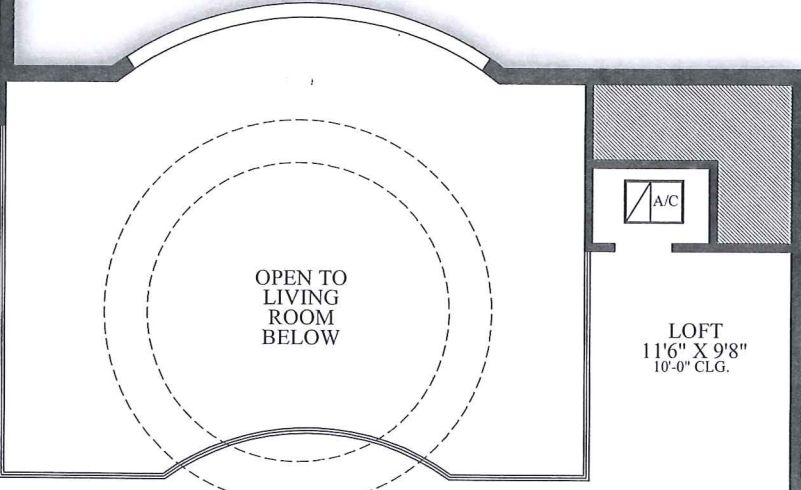

Dkh

Second Floor

First Floor

1st Floor	4497 sq. ft.
2nd Floor	2355 sq. ft.
Conditioned Living Area	6852 sq. ft.
Covered Lanai	194 sq. ft.
Covered Entry	120 sq. ft.
Colonies	157 sq. ft.
Garage	839 sq. ft.
Total	8162 sq. ft.

THREE CAR GARAGE