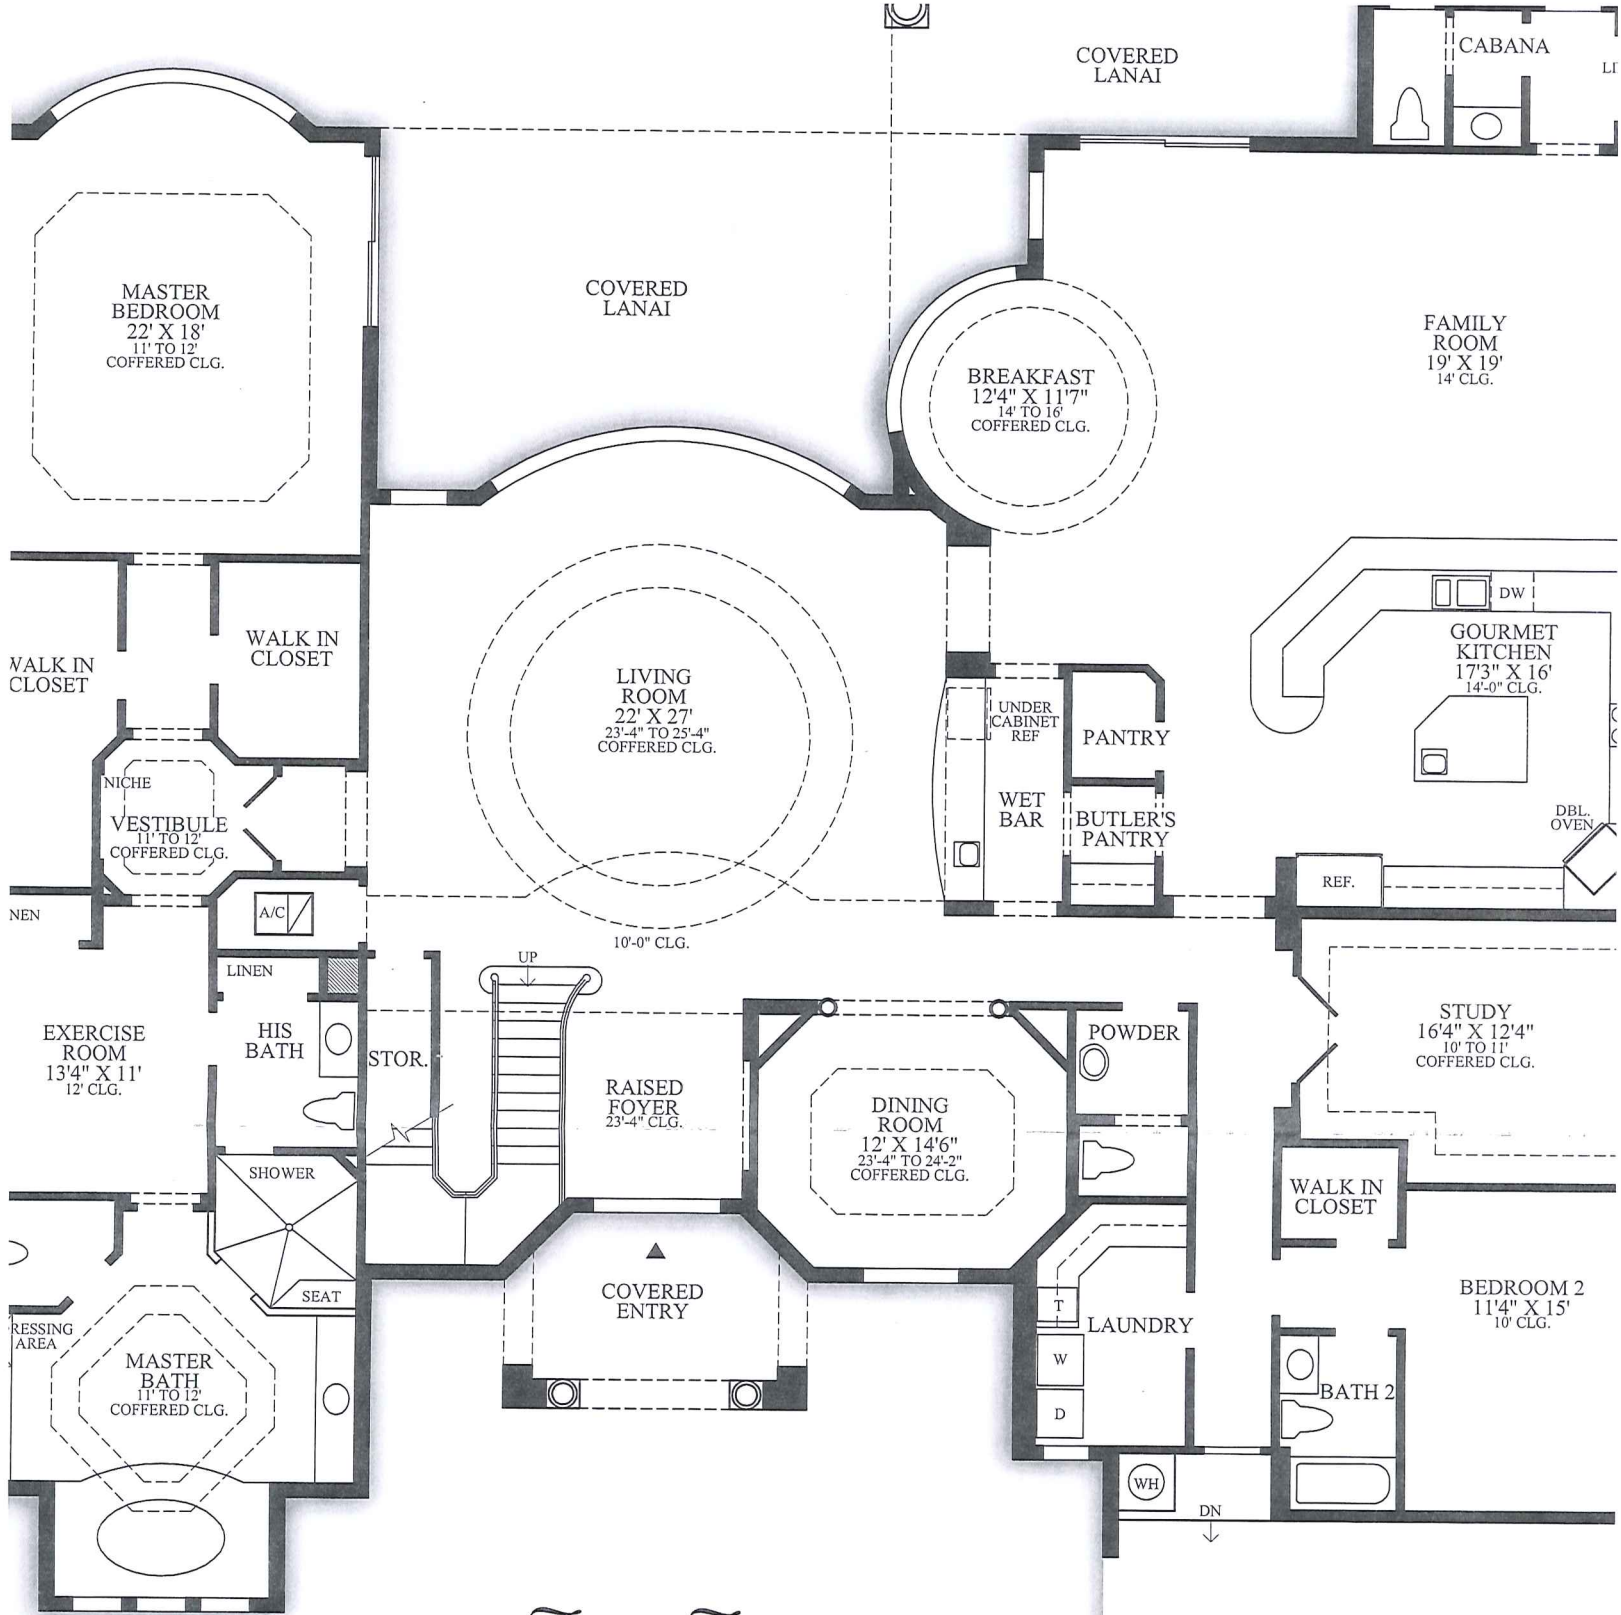

Dkh

Second Floor

First Floor

1st Floor	4497 sq. ft.
2nd Floor	2355 sq. ft.
Conditioned Living Area	6852 sq. ft.
Covered Lanai	194 sq. ft.
Covered Entry	120 sq. ft.
Colonies	157 sq. ft.
Garage	839 sq. ft.
Total	8162 sq. ft.

THREE CAR GARAGE