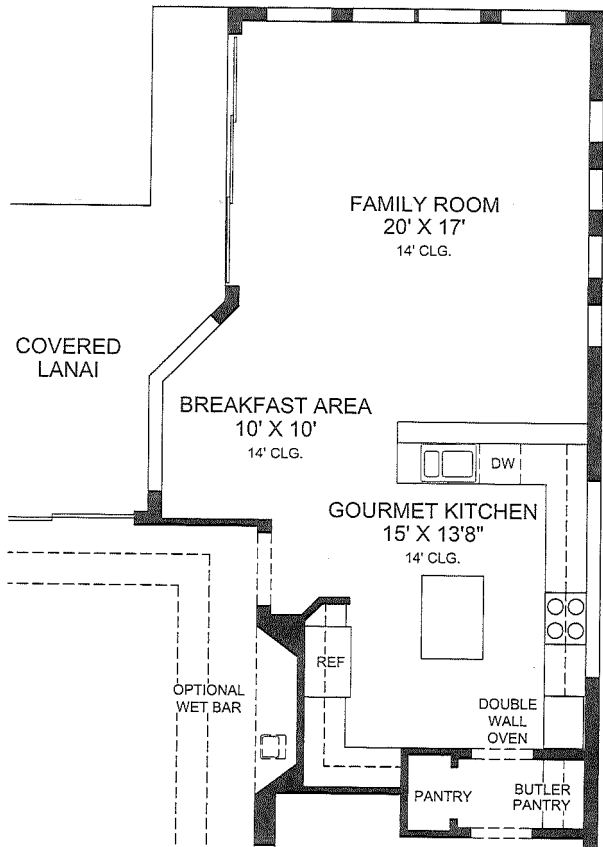

6' HIGH PRIVACY WALL

MASTER BEDROOM
19'8" X 16'
12' TO 13' COFFERED CLG.

COVERED LANAI

BREAKFAST AREA
15' X 12'8"
14' CLG.

OPTIONAL OUTDOOR KITCHEN

GOURMET KITCHEN
15' X 13'8"
14' CLG.

LIVING ROOM
26' X 20'8"
14' TO 16' COFFERED CLG.

DINING ROOM
15' X 12'
14' TO 15' COFFERED CLG.

MASTER BATH
12' TO 13' COFFERED CLG.

GALLERIA

FOYER
14' CLG.

BEDROOM 4
14'6" X 11'
12' CLG.

BEDROOM 2
14' X 11'
12' CLG.

BEDROOM 3
18'2" X 14'2"
12' CLG.

TWO CAR GARAGE

GOLF CART DOOR

FAMILY ROOM OPTION