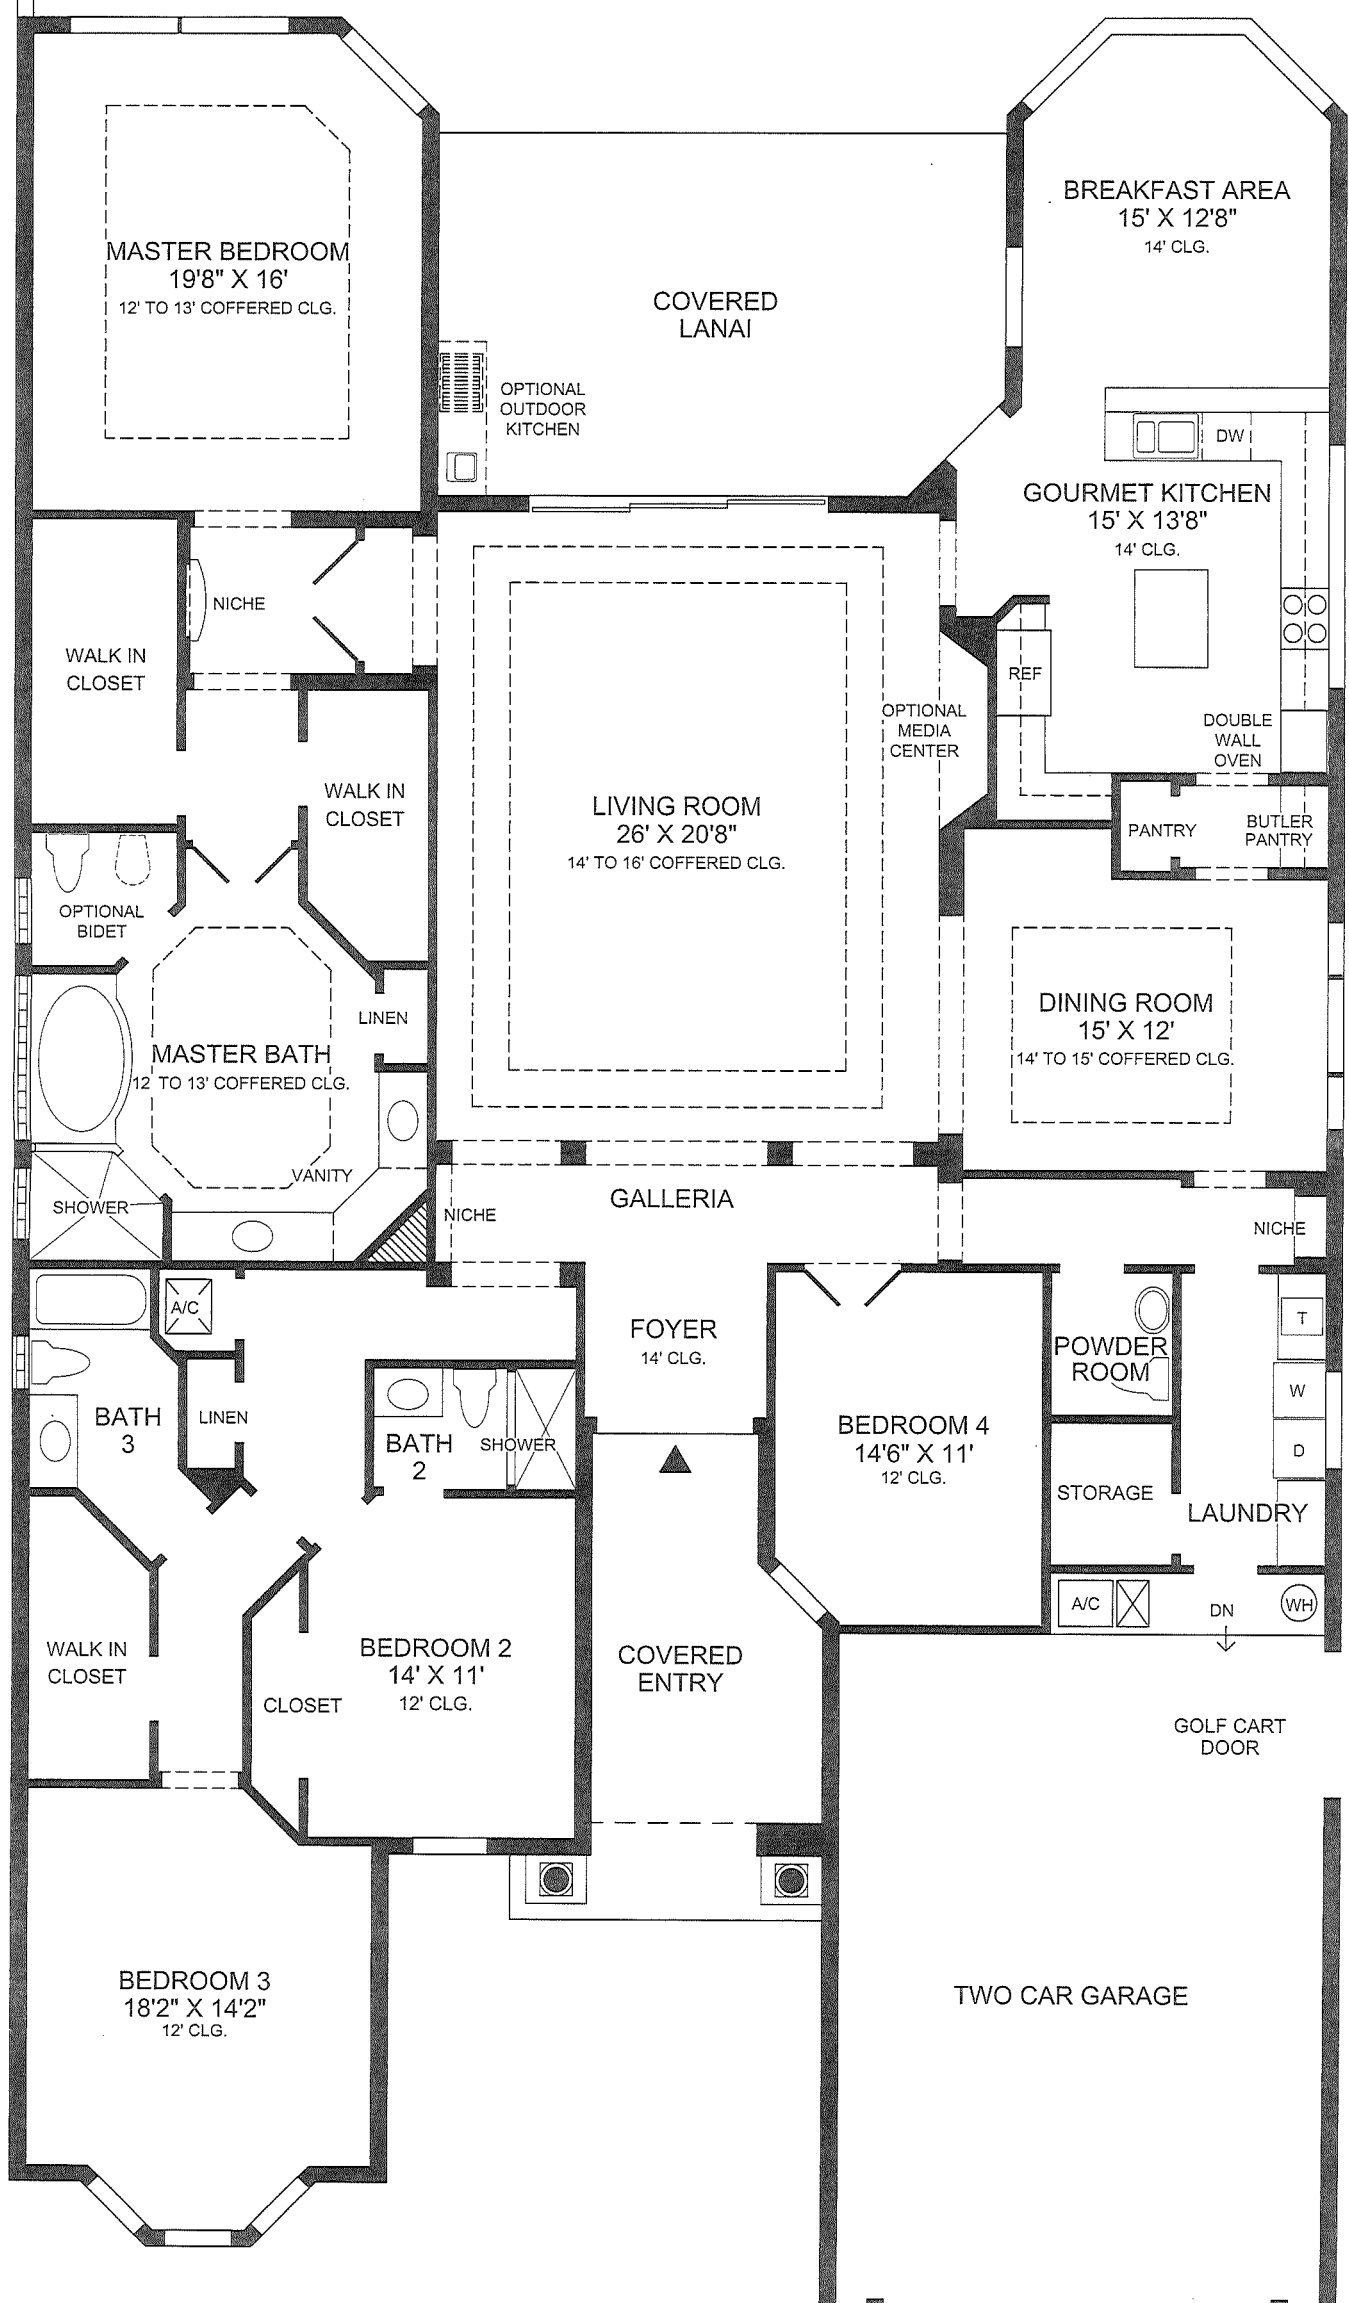

6' HIGH PRIVACY WALL

MASTER BEDROOM
19'8" X 16'
12' TO 13' COFFERED CLG.

COVERED LANAI

BREAKFAST AREA
15' X 12'8"
14' CLG.

OPTIONAL OUTDOOR KITCHEN

GOURMET KITCHEN
15' X 13'8"
14' CLG.

LIVING ROOM
26' X 20'8"
14' TO 16' COFFERED CLG.

DINING ROOM
15' X 12'
14' TO 15' COFFERED CLG.

MASTER BATH
12' TO 13' COFFERED CLG.

GALLERIA

FOYER
14' CLG.

BEDROOM 4
14'6" X 11'
12' CLG.

BEDROOM 2
14' X 11'
12' CLG.

BEDROOM 3
18'2" X 14'2"
12' CLG.

TWO CAR GARAGE

GOLF CART DOOR

FAMILY ROOM OPTION