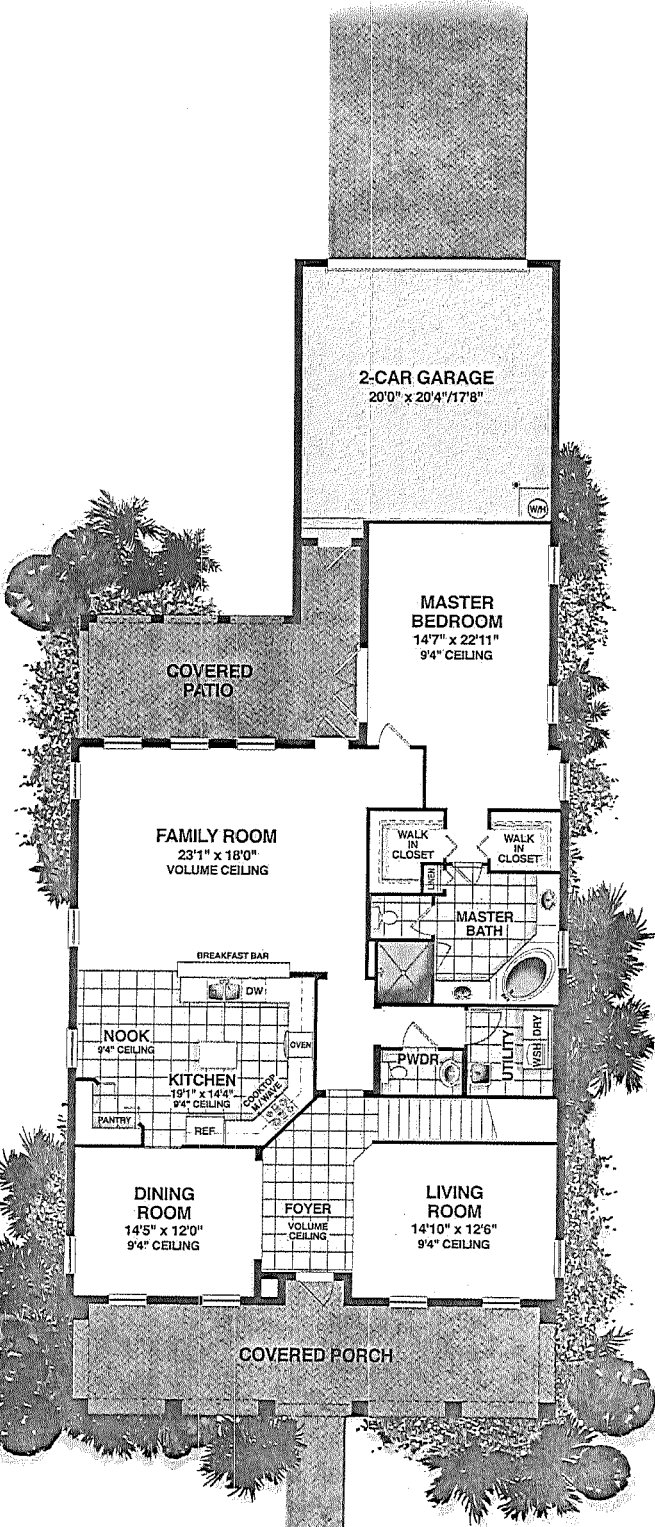

# WICKLOW

4 BEDROOMS, 3½ BATHROOMS, FAMILY ROOM, BREAKFAST NOOK, LOFT,  
COVERED PORCH, COVERED PATIO, 2-CAR GARAGE

Living Area

1st Floor . . . . . 2,101 sq. ft.

2nd Floor. . . . . 1,300 sq. ft.

---

Total Living Area . . . 3,401 sq. ft.

Covered Porch . . . . . 263 sq. ft.

Covered Patio . . . . . 357 sq. ft.

Garage. . . . . 452 sq. ft.

---

Total . . . . . 4,473 sq. ft.