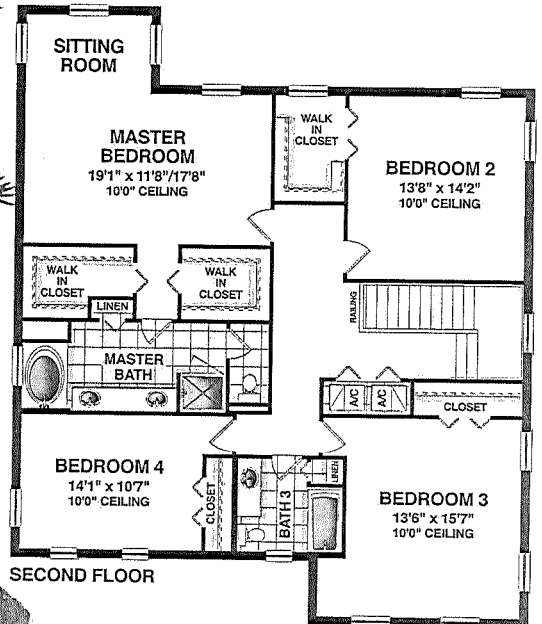

# TULLAMORE

4 BEDROOMS, 3 BATHROOMS, FAMILY ROOM, SITTING ROOM, BREAKFAST NOOK,  
COVERED PORCH, COVERED PATIO, 2-CAR GARAGE

Living Area	
1st Floor . . . . .	1,621 sq. ft.
2nd Floor . . . . .	1,558 sq. ft.
<hr/>	
Total Living Area . . . . .	3,179 sq. ft.
Covered Porch . . . . .	242 sq. ft.
Covered Patio/Breezeway	521 sq. ft.
Garage . . . . .	469 sq. ft.
<hr/>	
Total . . . . .	4,411 sq. ft.

FIRST FLOOR

SECOND FLOOR