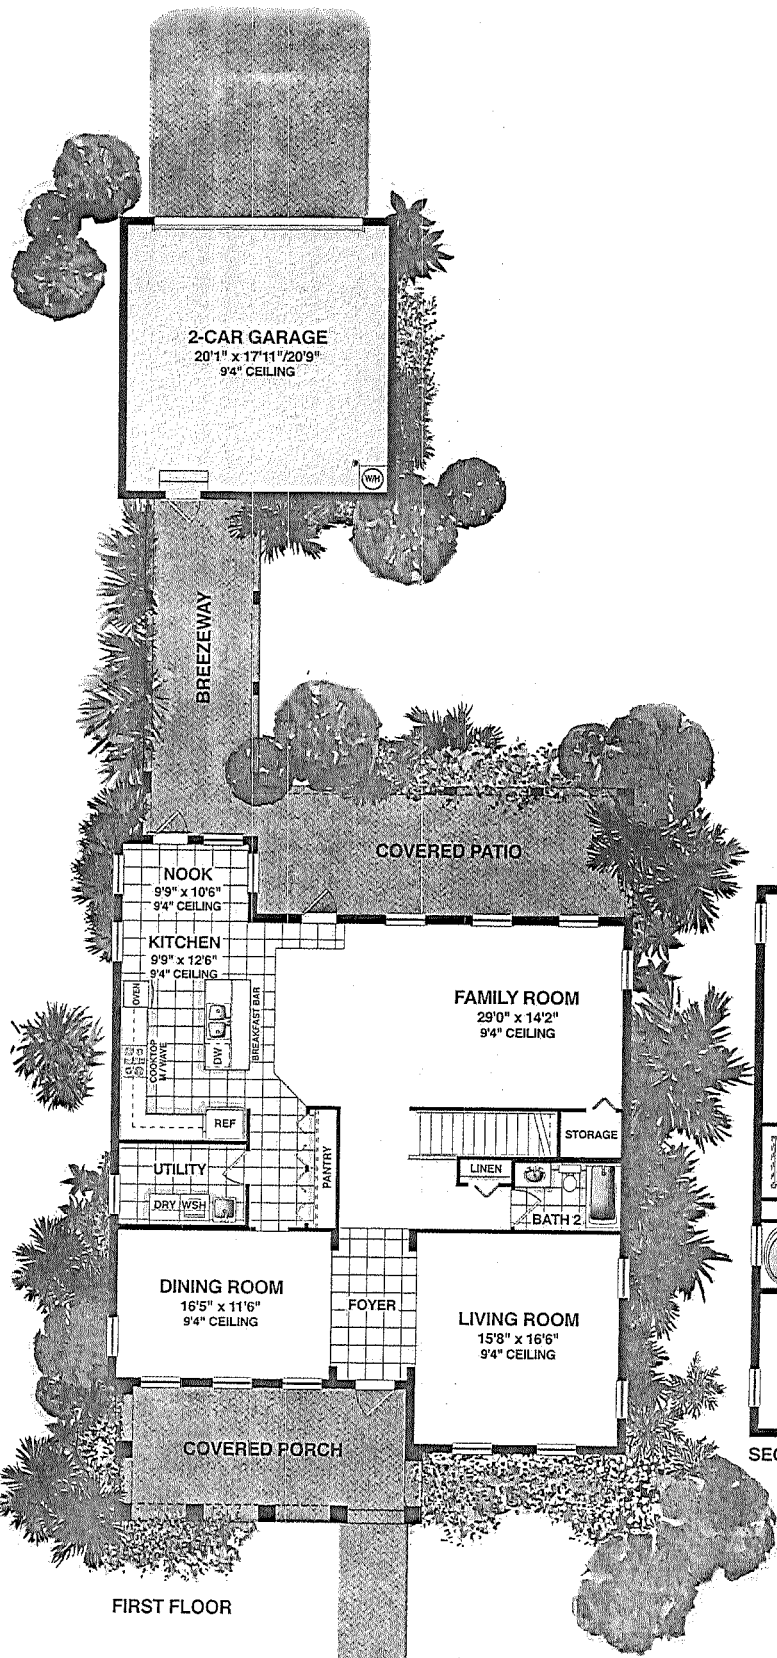

# TULLAMORE

4 BEDROOMS, 3 BATHROOMS, FAMILY ROOM, SITTING ROOM, BREAKFAST NOOK,  
COVERED PORCH, COVERED PATIO, 2-CAR GARAGE

Living Area	
1st Floor . . . . .	1,621 sq. ft.
2nd Floor . . . . .	1,558 sq. ft.
<hr/>	
Total Living Area . . . . .	3,179 sq. ft.
Covered Porch . . . . .	242 sq. ft.
Covered Patio/Breezeway	521 sq. ft.
Garage . . . . .	469 sq. ft.
<hr/>	
Total . . . . .	4,411 sq. ft.

FIRST FLOOR

SECOND FLOOR