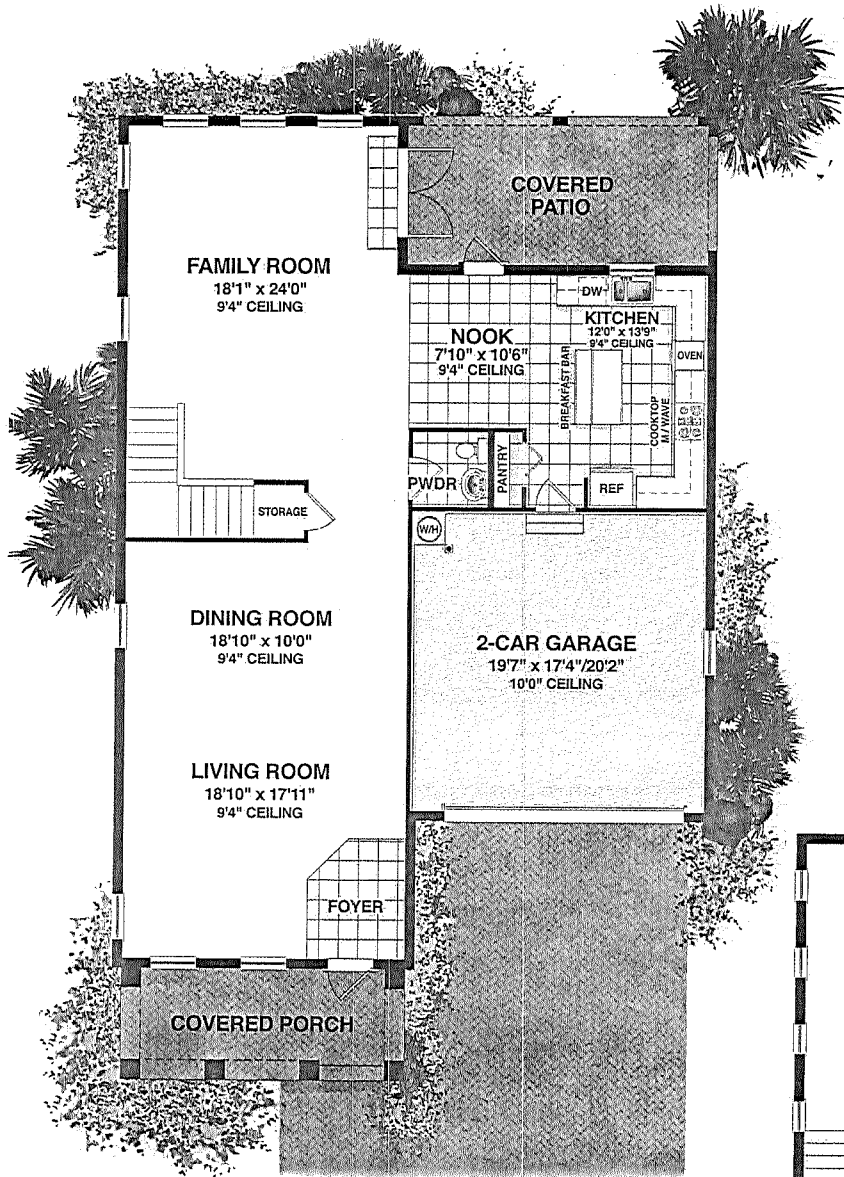

MACREDDIN

4 BEDROOMS, 2½ BATHROOMS, FAMILY ROOM, BREAKFAST NOOK,
COVERED PORCH, COVERED PATIO, 2-CAR GARAGE

Living Area

1st Floor 1,470 sq. ft.

2nd Floor 1,610 sq. ft.

Total Living Area . . . 3,080 sq. ft.

Covered Porch 142 sq. ft.

Covered Patio 207 sq. ft.

Garage 418 sq. ft.

Total 3,847 sq. ft.

FIRST FLOOR