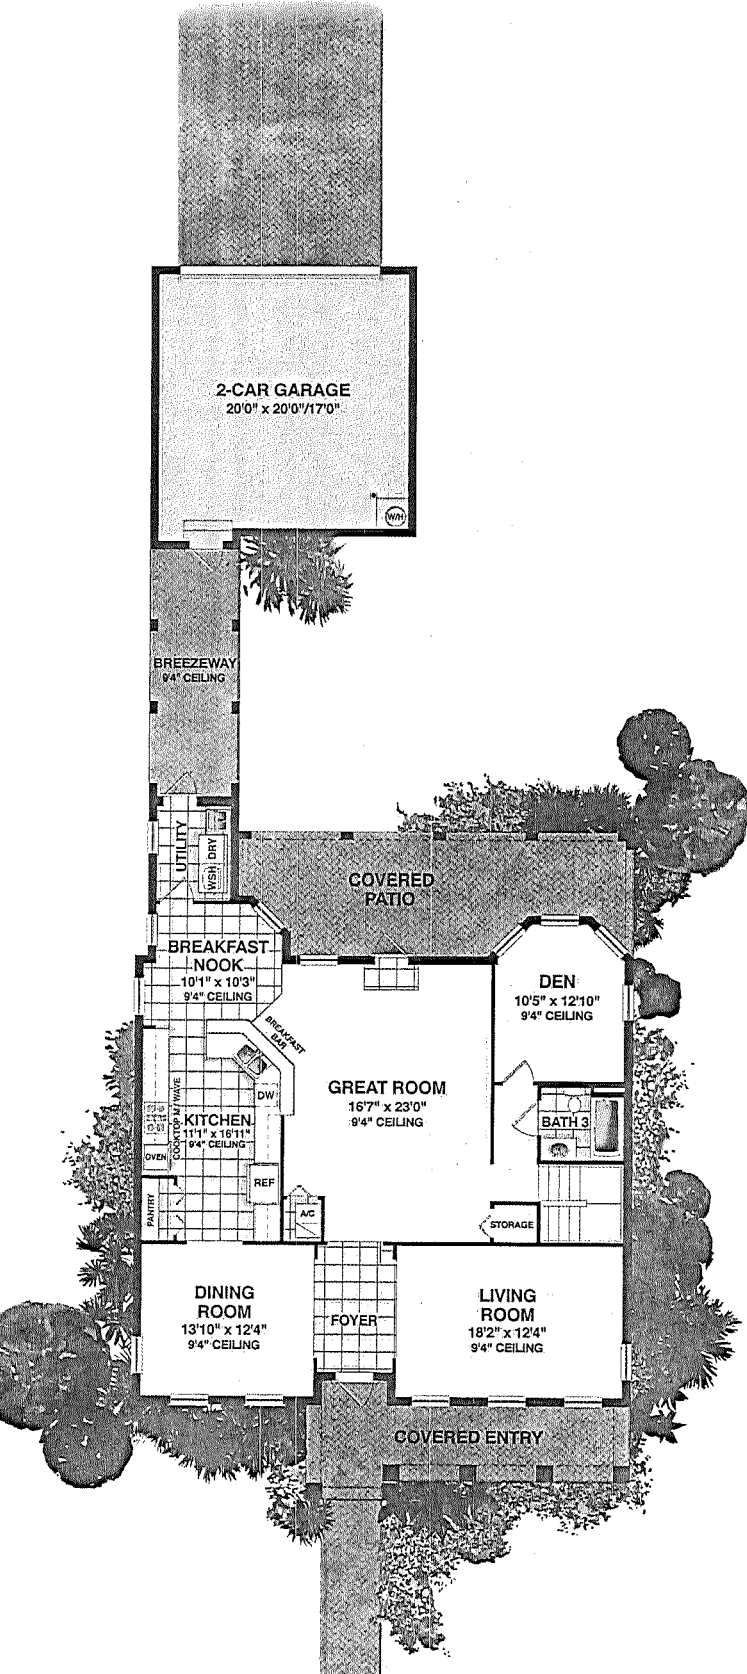

# KILLARNEY

4 BEDROOMS, 3 BATHROOMS, DEN, GREAT ROOM, BREAKFAST NOOK, COVERED PATIO, 2-CAR GARAGE

## Living Area

1st Floor . . . . . 1,573 sq. ft.

2nd Floor . . . . . 1,372 sq. ft.

---

Total Living Area . . . 2,945 sq. ft.

Covered Patio . . . . . 277 sq. ft.

Covered Entry . . . . . 183 sq. ft.

Breezeway . . . . . 152 sq. ft.