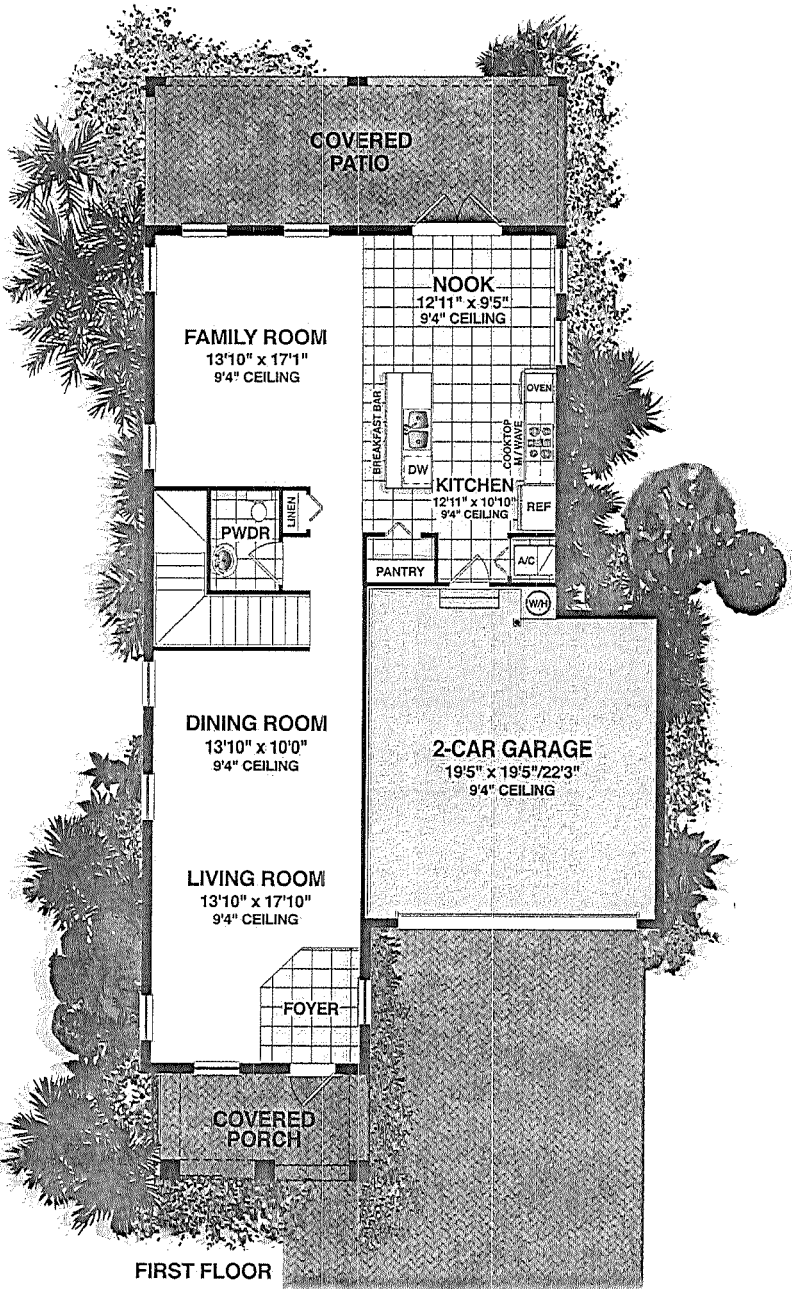

GALWAY

4 BEDROOMS, 3½ BATHROOMS, FAMILY ROOM, BREAKFAST NOOK, LOFT,
COVERED PORCH, COVERED PATIO, 2-CAR GARAGE

FIRST FLOOR

Living Area

1st Floor 1,186 sq. ft.

2nd Floor. 1,510 sq. ft.

Total Living Area . . . 2,696 sq. ft.

Covered Porch 98 sq. ft.

Covered Patio 283 sq. ft.

Garage 449 sq. ft.

Total 3,526 sq. ft.

SECOND FLOOR