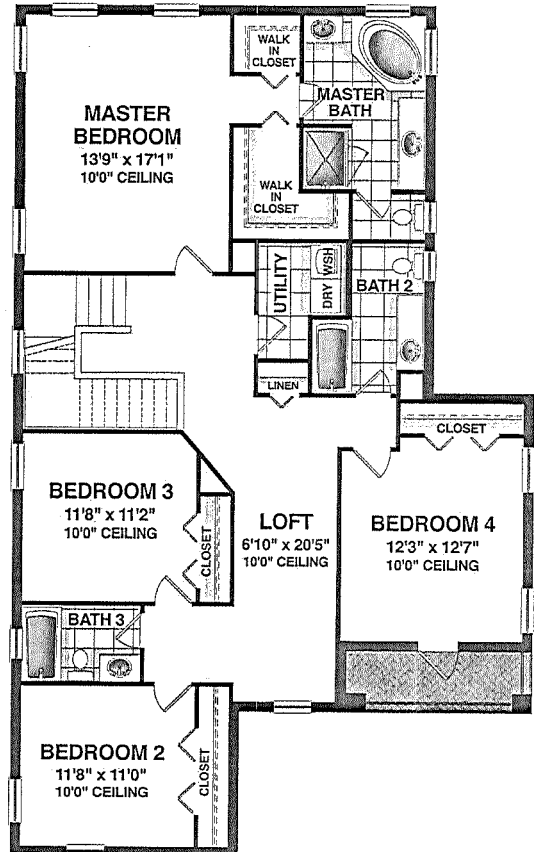

GALWAY

4 BEDROOMS, 3½ BATHROOMS, FAMILY ROOM, BREAKFAST NOOK, LOFT,
COVERED PORCH, COVERED PATIO, 2-CAR GARAGE

FIRST FLOOR

Living Area

1st Floor 1,186 sq. ft.

2nd Floor. 1,510 sq. ft.

Total Living Area . . . 2,696 sq. ft.

Covered Porch 98 sq. ft.

Covered Patio 283 sq. ft.

Garage 449 sq. ft.

Total 3,526 sq. ft.

SECOND FLOOR