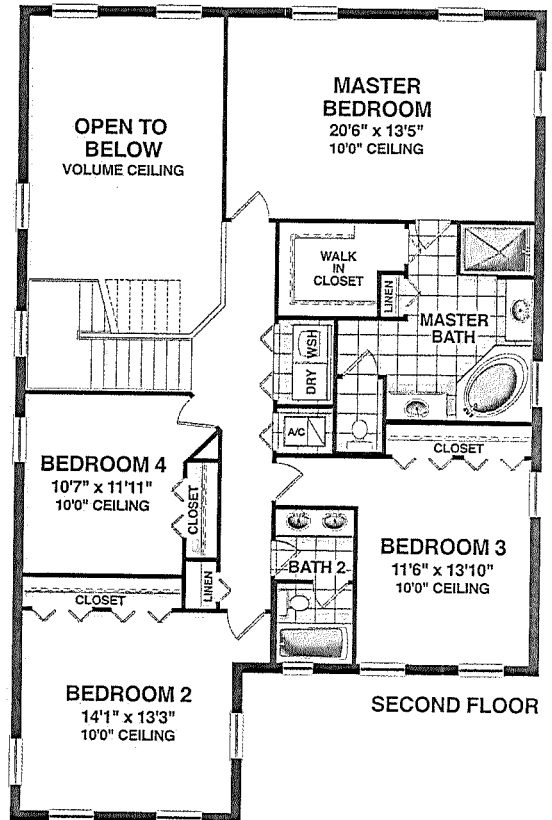

# EDENBERRY

4 BEDROOMS, 2½ BATHROOMS, FAMILY ROOM, KITCHEN NOOK,  
COVERED PORCH, COVERED PATIO, 2-CAR GARAGE

FIRST FLOOR

SECOND FLOOR

## Living Area

1st Floor . . . . . 1,083 sq. ft.

2nd Floor . . . . . 1,395 sq. ft.

Total Living Area . . . 2,478 sq. ft.

Covered Porch . . . . . 115 sq. ft.

Covered Patio . . . . . 208 sq. ft.

Garage . . . . . 414 sq. ft.

Total . . . . . 3,215 sq. ft.